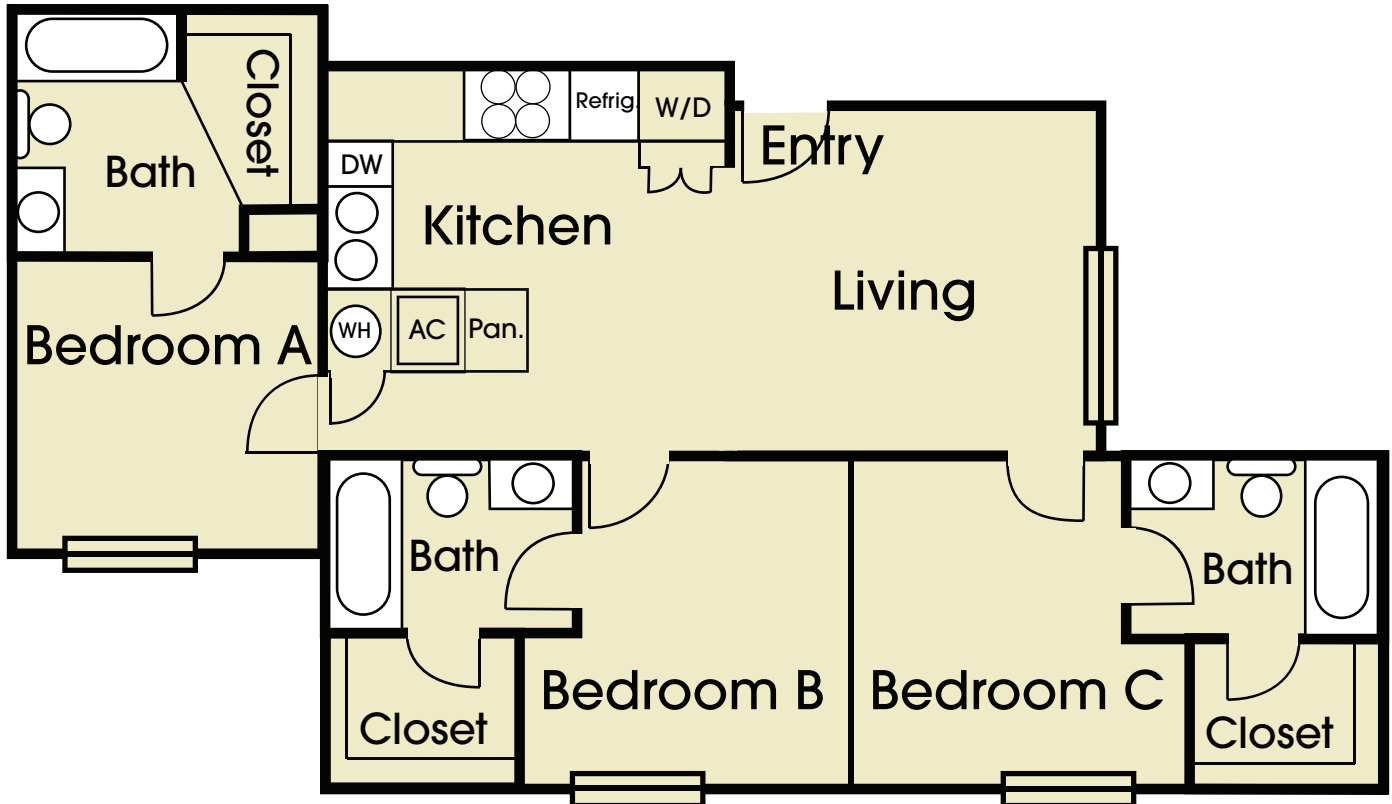

# Bradford Place

smart student living.com

3 Bedroom - 3 Bathroom  
1018 Square Feet

500 South Park Ridge Road  
Bloomington, IN 47401  
812-323-7365  
Bradford@PlaceProperties.com