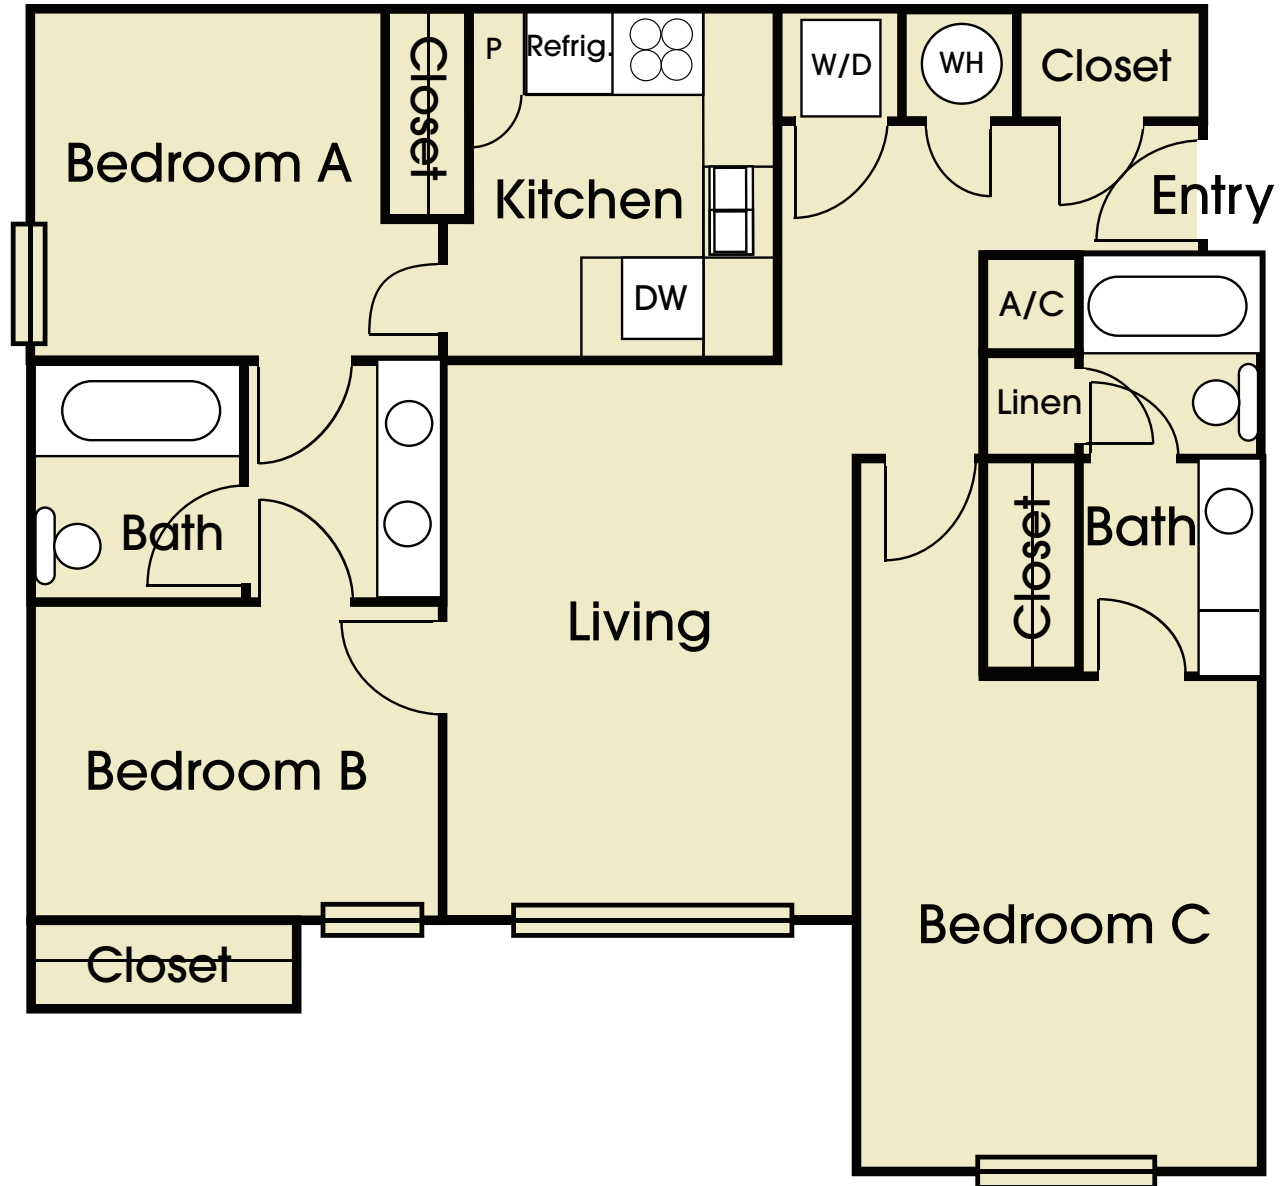

Bradford Place

smart student living.com

3 Bedroom - 2 Bathroom
1061 Square Feet

500 South Park Ridge Road
Bloomington, IN 47401
812-323-7365
Bradford@PlaceProperties.com