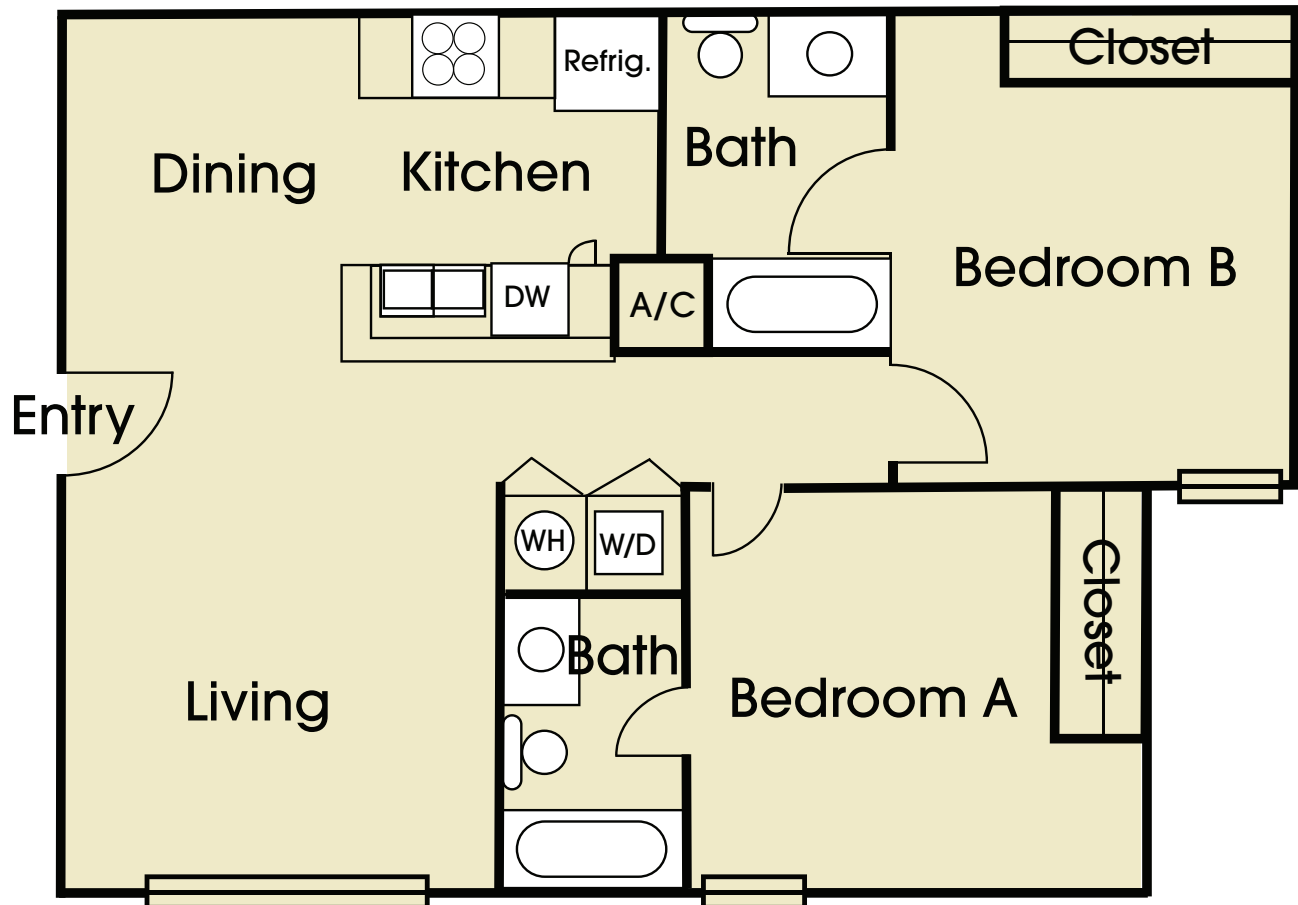

Bradford Place

smart student living.com

2 Bedroom - 2 Bathroom

831 Square Feet

500 South Park Ridge Road

Bloomington, IN 47401

812-323-7365

Bradford@PlaceProperties.com