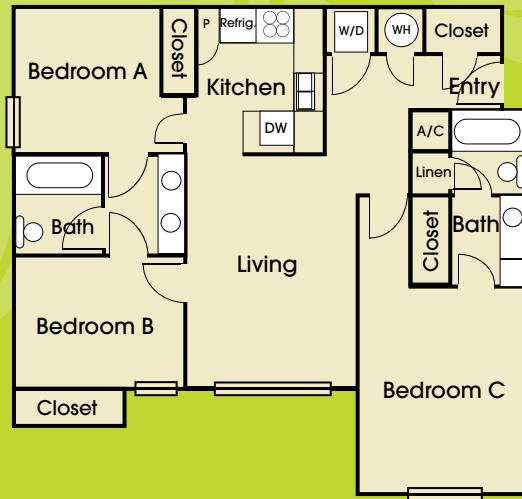

Come home to Bradford Place.

notes:

dwell

This is the place. This is the life. Check out our fantastic apartment features - all included at no extra charge!

private bedroom

- Private Bathroom (Most Floorplans)
- Keyed Bedroom Entry
- Full-Size Bed
- Nightstand
- Dresser
- Desk with Study Chair
- Spacious Closet
- Wall-to-Wall Carpeting
- 9-Ft Ceiling with Ceiling Fan
- Complimentary Internet
- Cable with HBO

furnished living room

- 9-Ft Ceiling with Ceiling Fan
- Sofa and Chair
- Coffee Table
- End Table
- Entertainment Center
- Cable and Phone Hookups
- Wall-to-Wall Carpeting

luxury kitchen

- Refrigerator with Icemaker
- Stove
- Built-In Microwave
- Dishwasher
- Garbage Disposal
- Pantry
- Dining Table with Chairs or Café Table with Barstools

floorplans

You've got big plans for this year. And we've got big plans for you.

3 Bedroom
2 Bathroom

impact

At Bradford Place, making a difference matters. And so do you.

ALL STARS

Do you have what it takes to be an All Star? Our All Star employees plan special events, fund-raisers and marketing programs that reflect YOUR interests.