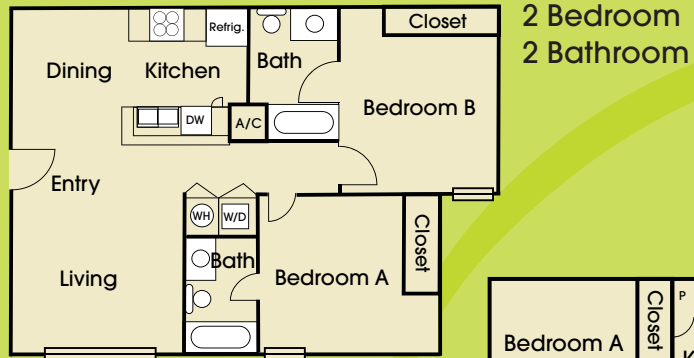

floorplans

You've got big plans for this year. And we've got big plans for you.